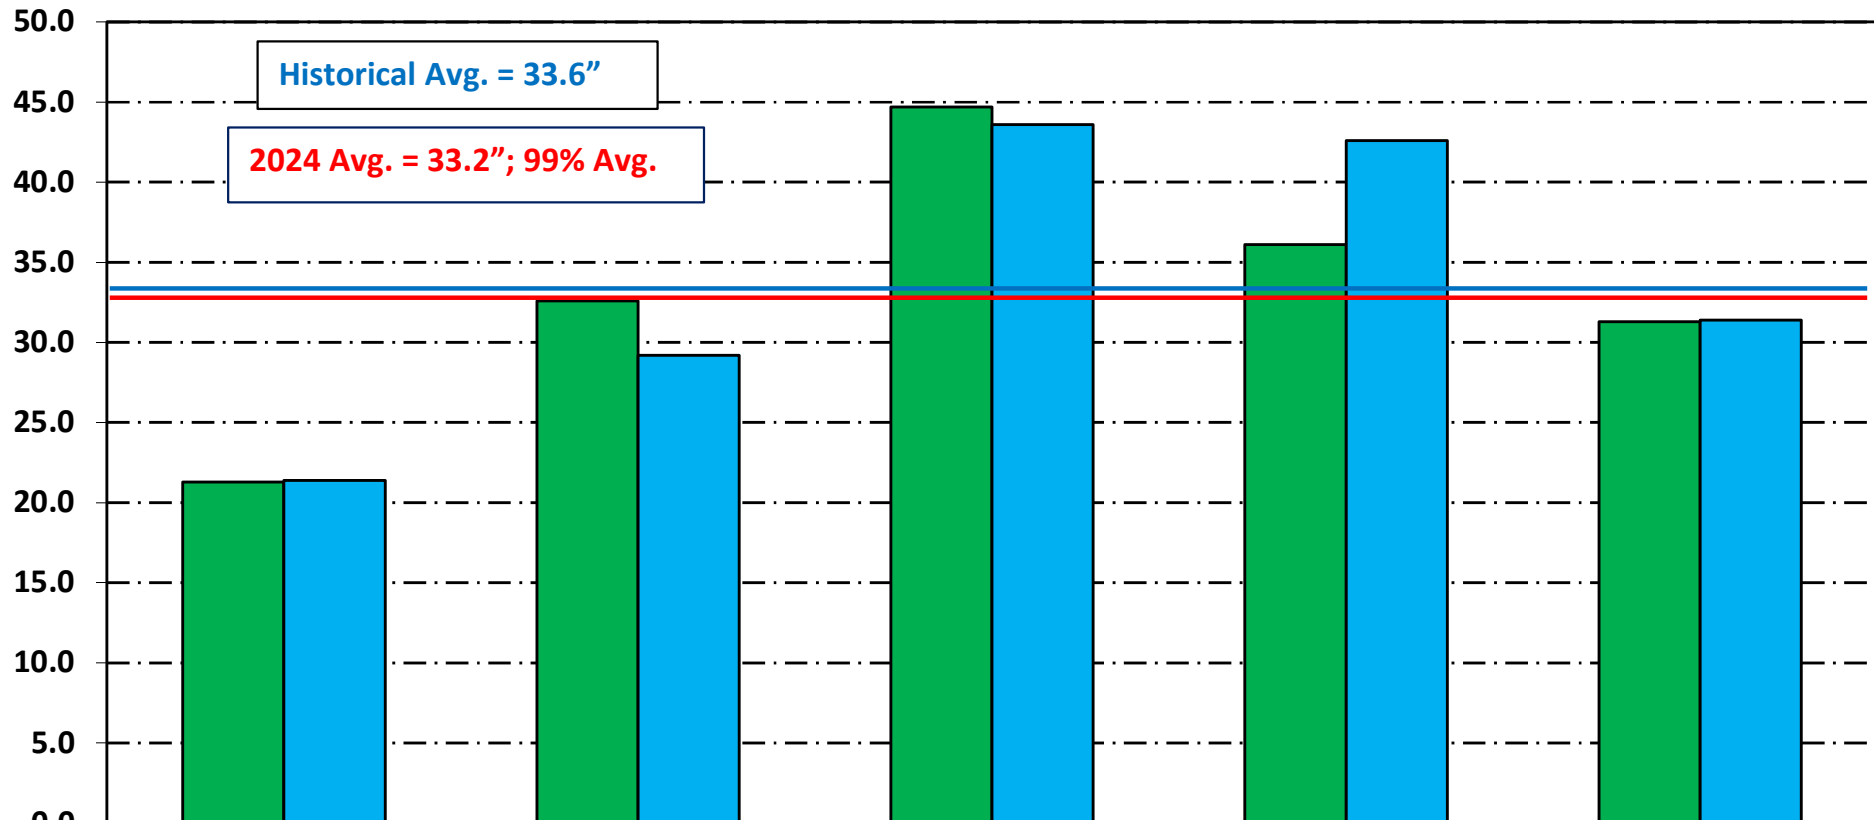

NID SNOW SURVEY

April 1, 2024 WATER CONTENT

WATER CONTENT (IN.)

	BOWMAN LK.	FINDLEY PK.	ENGLISH MTN.	WEBBER PEAK	WEBBER LAKE
■ 2024	21.3	32.6	44.7	36.1	31.3
■ AVERAGE	21.4	29.2	43.6	42.6	31.4