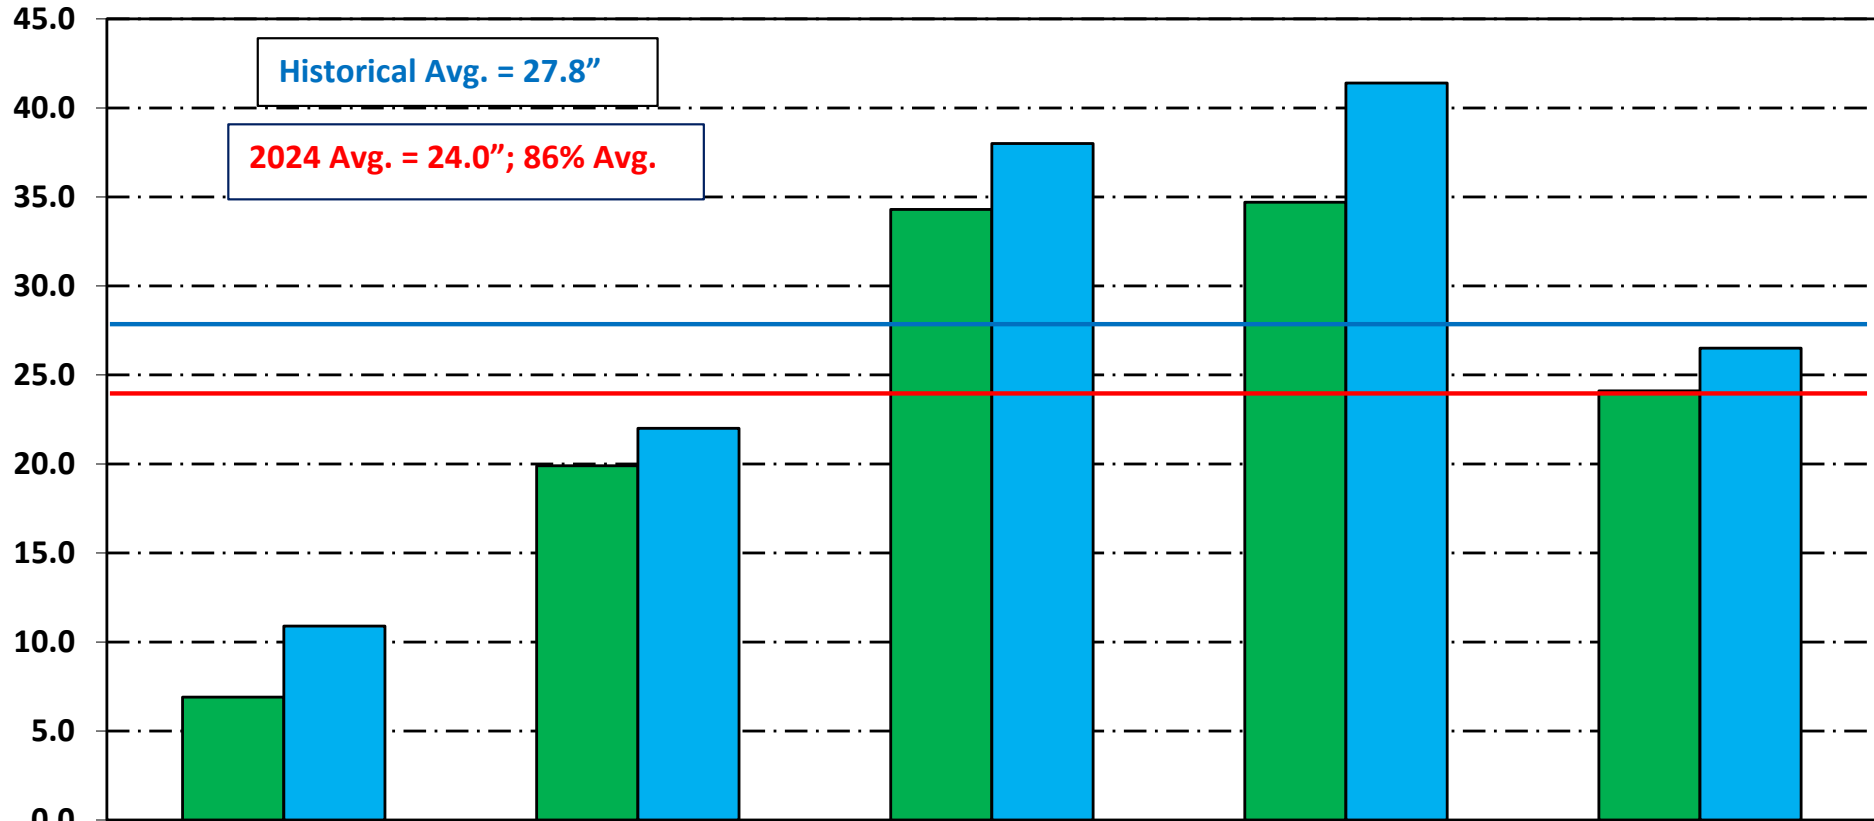

NID SNOW SURVEY

May 1, 2024 WATER CONTENT

WATER CONTENT (IN.)

	BOWMAN LK.	FINDLEY PK.	ENGLISH MTN.	WEBBER PEAK	WEBBER LAKE
■ 2024	6.9	19.9	34.3	34.7	24.1
■ AVERAGE	10.9	22.0	38.0	41.4	26.5