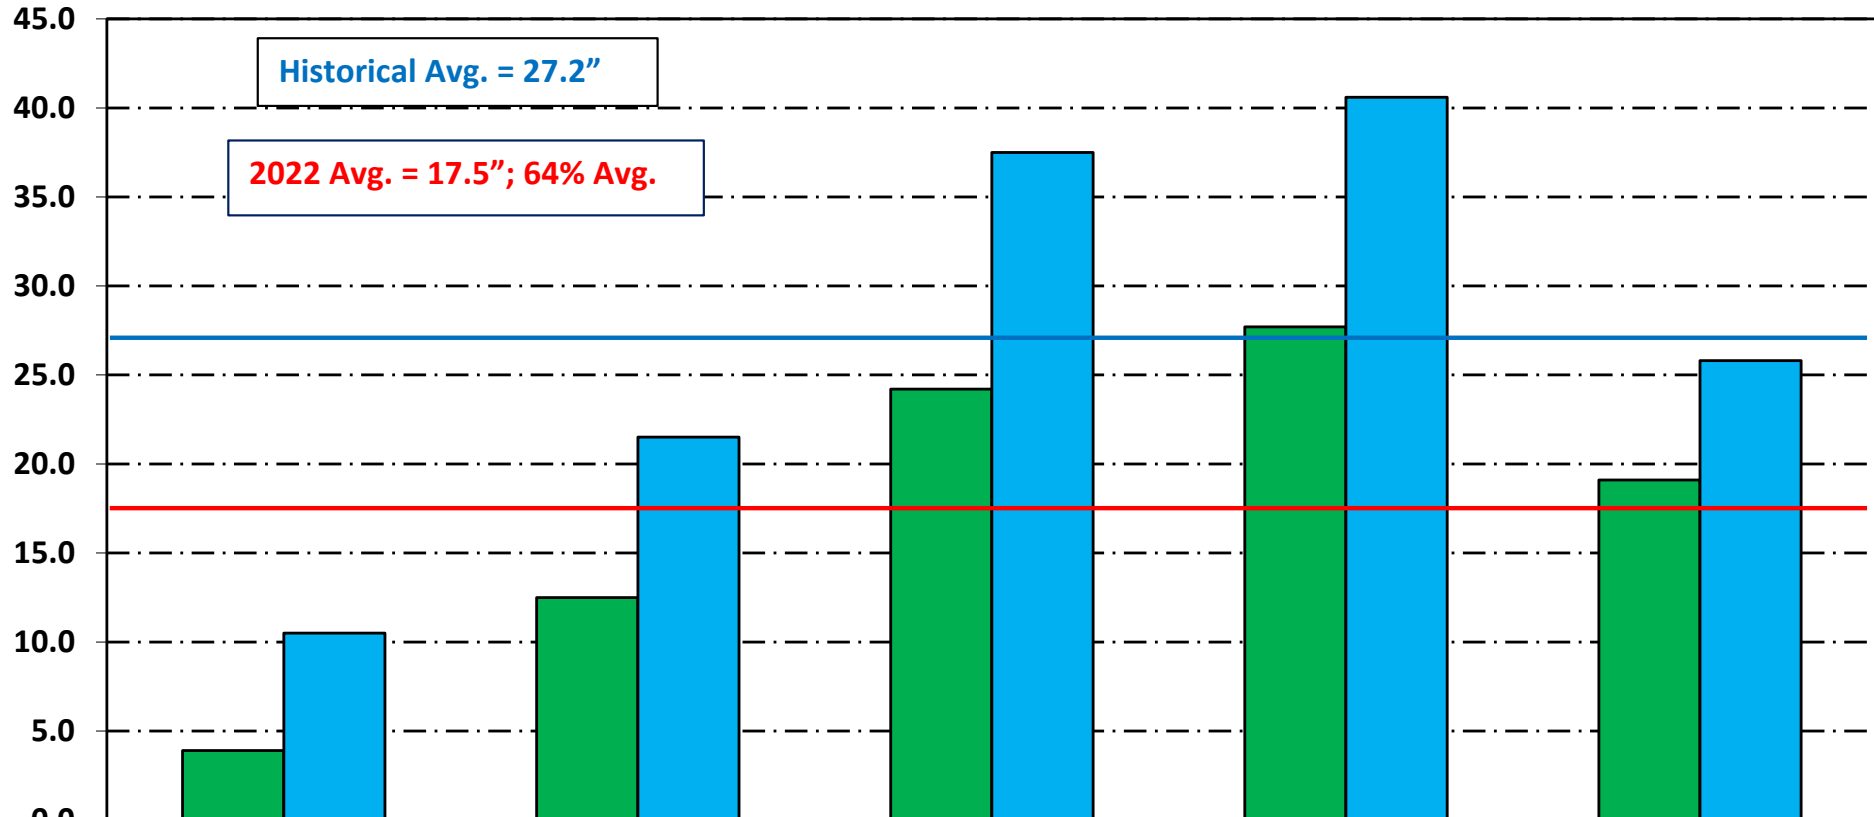

NID SNOW SURVEY

MAY 1, 2022 WATER CONTENT

WATER CONTENT (IN.)

	BOWMAN LK.	FINDLEY PK.	ENGLISH MTN.	WEBBER PEAK	WEBBER LAKE
■ 2022	3.9	12.5	24.2	27.7	19.1
■ AVERAGE	10.5	21.5	37.5	40.6	25.8